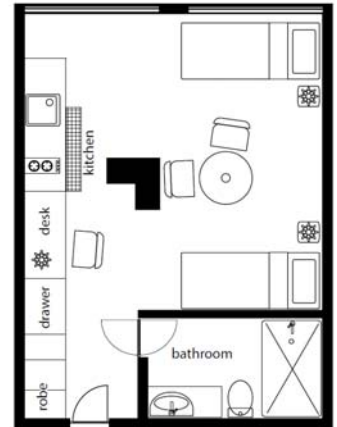

Location:

205 Bell St, Preston VIC 3072