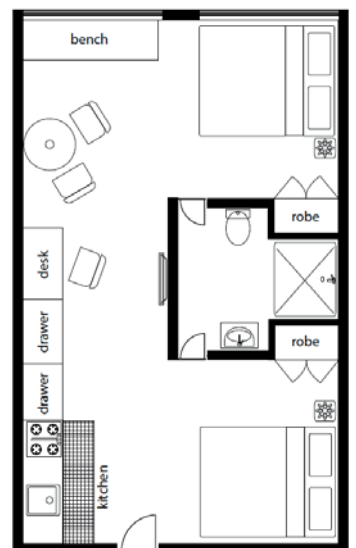

What's included:

- All utilities (electricity, water & gas)
- Room cleaning, once per week (toilet, shower & vacuuming exposed areas)

1. Standard Twin Share (23sqm, 2 persons/room)

With more than 23 square metres of living space, the Standard Twin Share is the perfect choice if you don't want to live alone but still like your personal space. Complete with a bathroom and kitchen within your own living space, these studios provide plenty of privacy with 2 single beds, 2 individual safe box and all the comforts to make your stay perfect.

Weekly rate: \$290 per week

2. Premium Twin Share (40sqm, 2 persons/room)

With more than 40 square metres of living space, the Premium Twin Share is perfect if you want lots of personal space but you still prefer some company. Complete with a bathroom that separates both beds and a kitchen within your own living space, these studios provide plenty of privacy. They come with 2 Queen Beds, 2 individual safe box and all the comforts to make your stay perfect.